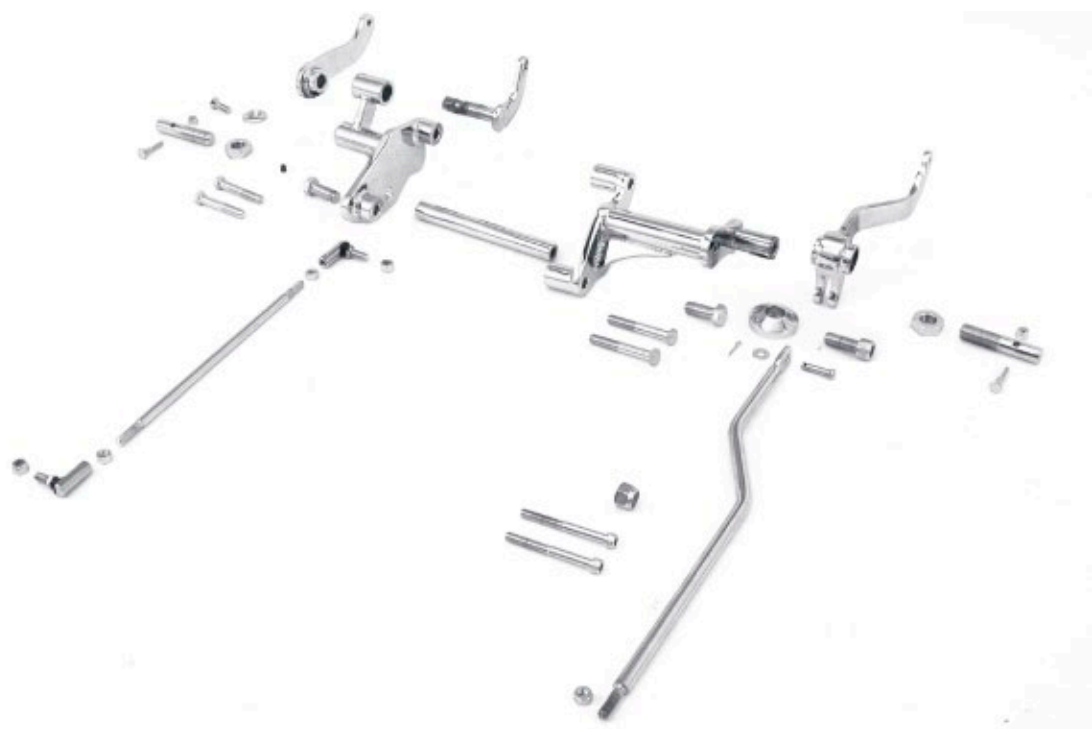

2" EXTENDED KIT FOR EVOLUTION SPORTSTERS / 1986-2003

Kickstands

Handlebars

Exhaust

Misc.

K70006 2" EXTENDED FORWARD CONTROL KIT . . . FOR EVOLUTION SPORTSTERS 1986-2003