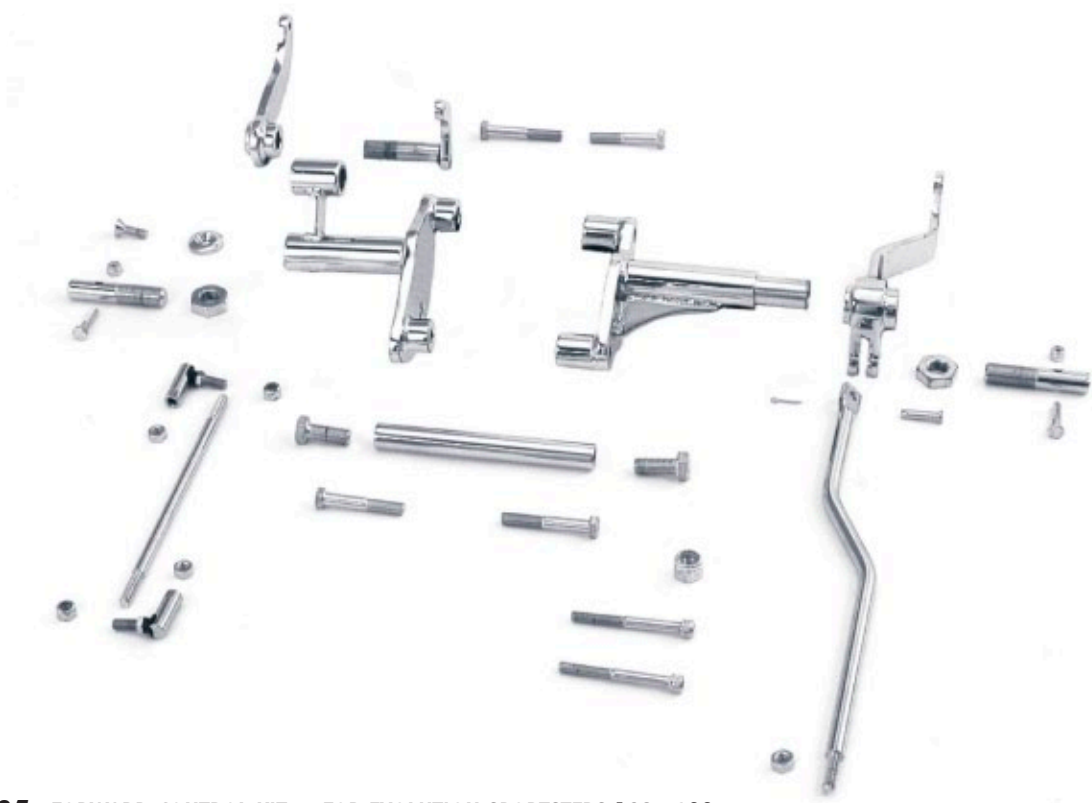

Frames

FORWARD CONTROL KIT FOR EVOLUTION SPORTSTERS/1986-2003

Swingarms

Fenders
Struts

Gas Tanks

Oil Tanks

K70005 FORWARD CONTROL KIT. . . FOR EVOLUTION SPORTSTERS 1986-2003

Fwd
Controls