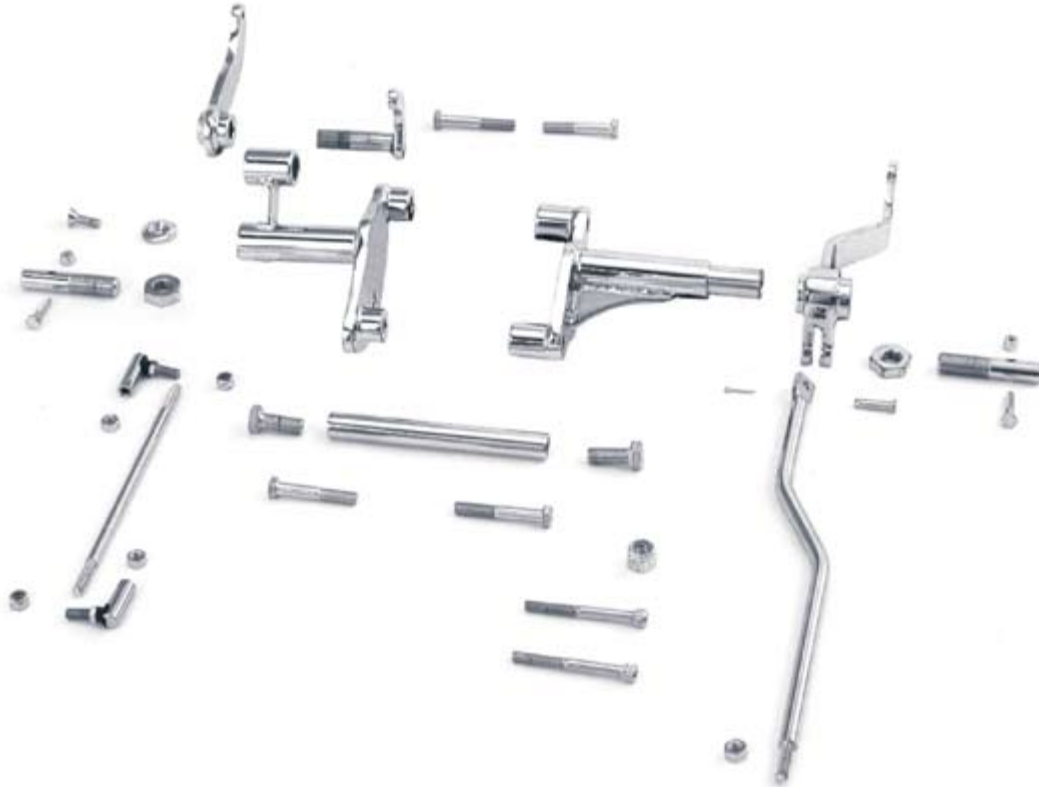

Frames

FORWARD CONTROL KIT FOR EVOLUTION SPORTSTERS/1986-2003

Swingarms

Fenders
Struts

Gas Tanks

Oil Tanks

K70005 FORWARD CONTROL KIT. . . FOR EVOLUTION SPORTSTERS 1986-2003

Fwd
Controls