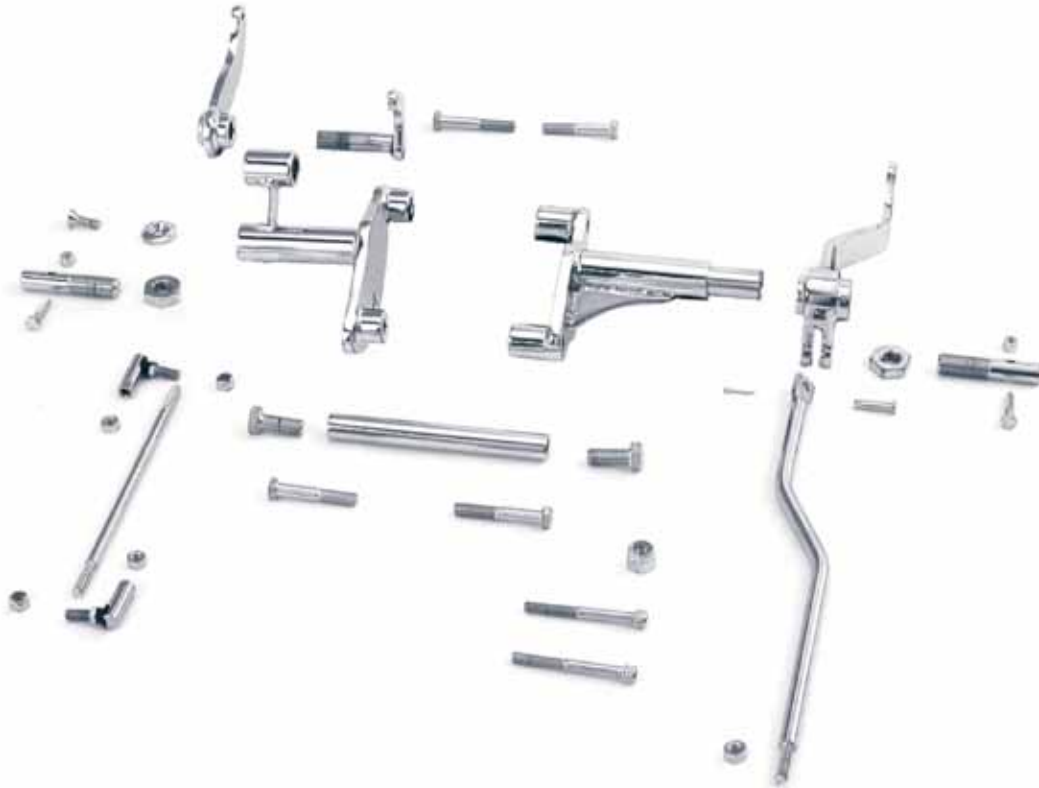

Frames

FORWARD CONTROL KIT FOR EVOLUTION SPORTSTERS/1986-2003

Swingarms

Fenders
Struts

Gas Tanks

Oil Tanks

K70005 FORWARD CONTROL KIT. . . FOR EVOLUTION SPORTSTERS 1986-2003

Fwd
Controls